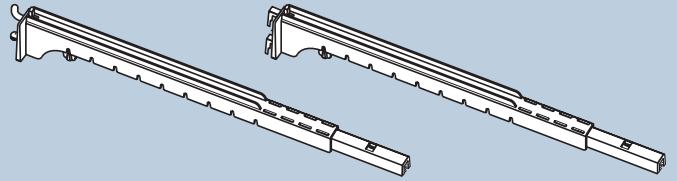

# SuperGrip® Telescopic Aisle Sign Holder

2115555507

2115555500

## Features and Benefits

- ◆ Extend signage into aisle to capture customer attention
- ◆ SuperGrip® brand holding power
- ◆ Telescoping arm easily adjusts from 16" to 24" L in 1" increments
- ◆ Gondola upright style fits Lozier, Darling and Madix brand gondolas
- ◆ Holds material up to .125" thick
- ◆ Sign holder insert: 8.375" L
- ◆ Beige high-impact plastic
- ◆ Unassembled

## Telescope further into the aisles

Customize your in-store signage exposure with the Telescopic SuperGrip® Aisle Sign Holder. Innovative design attaches securely to most standard gondola uprights or pegboard.

Features a telescoping arm that adjusts from 16" to 24" long to extend into aisles for maximum visibility.